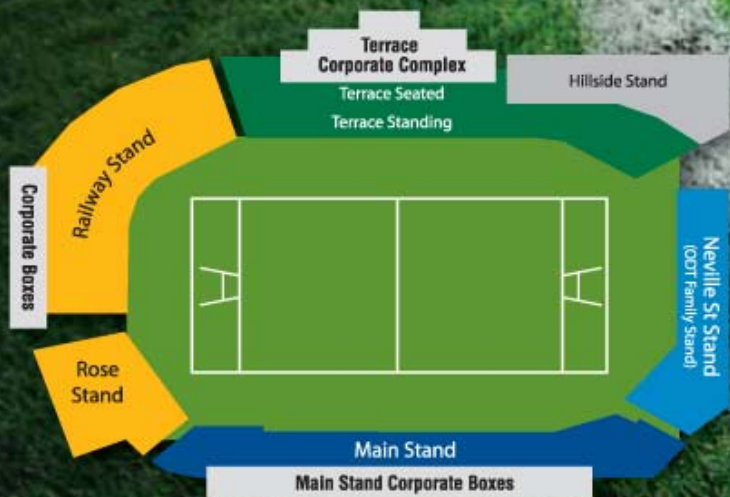

WE KNOW YOU CAN'T GET TO EVERY GAME, SO WE'VE CHOSEN 4 OF THE BEST FOR YOU

1. All 3 NZ local derbies at Carisbrook
   - Your choice of The Hurricanes at Invercargill
2. OR
3. Your choice of either the Cheetahs, Lions or Force game in Dunedin

HIGHLANDERS NZ SUPER PASS

THE 4 NZ TEAMS VS
HIGHLANDERS
HOME GAMES

THE BLUES
THE CHIEFS
THE HURRICANES
THE CRUSADERS

$107.50
OR $2.07 PER WEEK*

Based on Adult ticket in covered seating.