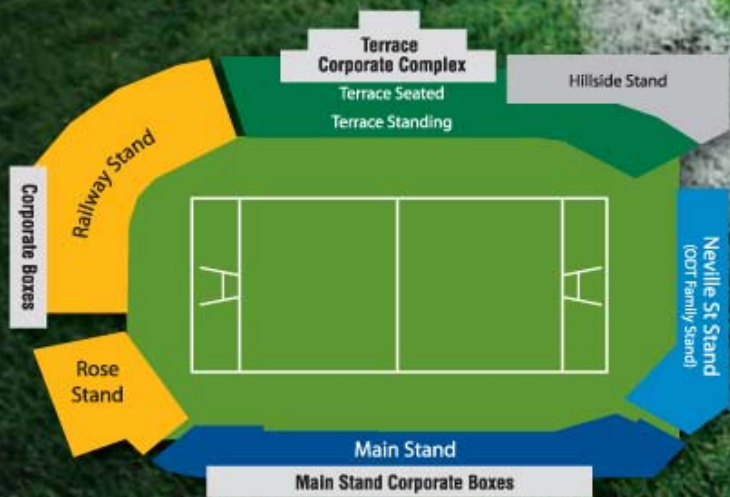

- All 6 Investec Super Rugby games at Carisbrook
- All 5 ITM Cup games in Dunedin
- The option to add 1 or 2 Invercargill Home Games

HIGHLANDERS
PREMIUM

ALL 6
INVESTEC
SUPER RUGBY
HOME GAMES
IN DUNEDIN

PLUS ALL
5 OTAGO
ITM CUP GAMES

$257.50

OR $4.95 PER WEEK*

Based on Adult ticket in covered seating.