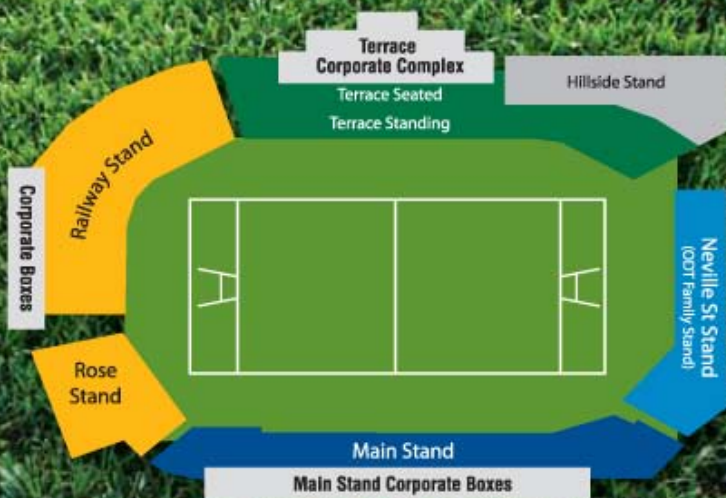

THE BLUES
THE CHIEFS
THE HURRICANES
THE CRUSADERS

\$107.50
OR \$2.07 PER WEEK*

Based on Adult ticket in covered seating.

- All 5 ITM Homes Games
- 3 Home Games at Carisbrook
- 2 Home Games at the new Forsyth Barr Stadium†